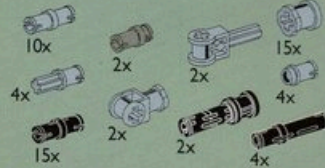

N. #5272 Cylinder Motor
9 pieces. \$2.99

O. #5284 Loading Grabs
3 pieces. \$3.99

P. #5294 Toggle Joints & Connectors
60 pieces. \$3.99

Q. #5201 Angle Pieces
20 pieces. \$3.99

R. #8720 Power Pack 54 pieces. \$35.99
Requires 6 AA batteries-not included.